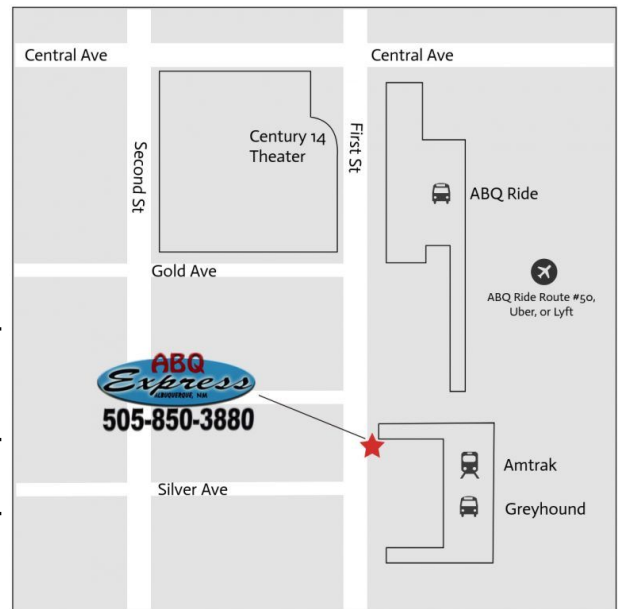

TO FARMINGTON (Mon-Sat)	
Albuquerque	9:00 a.m.
Farmington	12:30 p.m.
TO ALBUQUERQUE (Mon-Sat)	
Farmington	1:00 p.m.
Albuquerque	4:30 p.m.

TICKETS		
	ONE WAY	ROUND TRIP
Adult	\$55	\$110
Children (12 and under)	\$25	\$50

- Fares are Farmington - Albuquerque
- For other point-to-point fares, please call (505) 850-3880
- Fare includes two (2) pieces of baggage, plus one small carry-on. Additional bags are \$10 each. Contact us for details.

State map

Albuquerque stop

Farmington stop