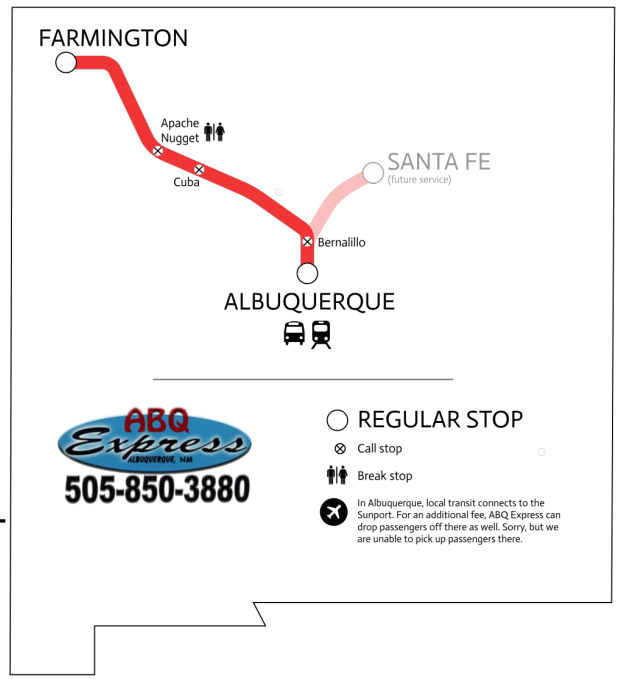

TO FARMINGTON (Mon-Sat)	
Albuquerque	9:00 a.m.
Farmington	12:30 p.m.
TO ALBUQUERQUE (Mon-Sat)	
Farmington	1:00 p.m.
Albuquerque	4:30 p.m.

TICKETS		
	ONE WAY	ROUND TRIP
Adult	\$55	\$110
Children (12 and under)	\$25	\$50

- Fares are Farmington - Albuquerque
- For other point-to-point fares, please call (505) 850-3880
- Fare includes two (2) pieces of baggage, plus one small carry-on. Additional bags are \$10 each. Contact us for details.

ABQ Express has served Albuquerque, Farmington, and intermediate points since 2011. We look forward to having you on board!

Contact us: For reservations, call (505) 850-3880 or (505) 325-1009. Or email us via abqexpress.com

State map

Albuquerque stop

Farmington stop