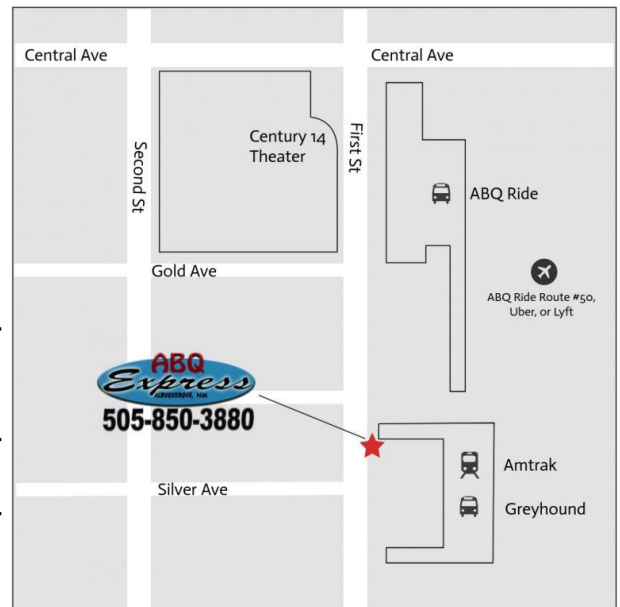

TO FARMINGTON (Mon-Sat)	
Albuquerque	9:00 a.m.
Farmington	12:30 p.m.
TO ALBUQUERQUE (Mon-Sat)	
Farmington	1:00 p.m.
Albuquerque	4:30 p.m.

TICKETS		
	ONE WAY	ROUND TRIP
Adult	\$55	\$110
Children (12 and under)	\$25	\$50

- Fares are Farmington - Albuquerque
- For other point-to-point fares, please call (505) 850-3880
- Fare includes two (2) pieces of baggage, plus one small carry-on. Additional bags are \$10 each. Contact us for details.

State map

Albuquerque stop

Farmington stop